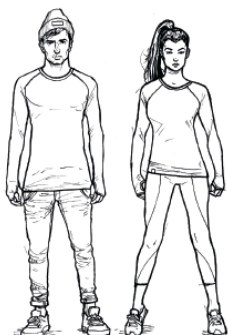

SIZE CHART

FITS

SLIM FIT